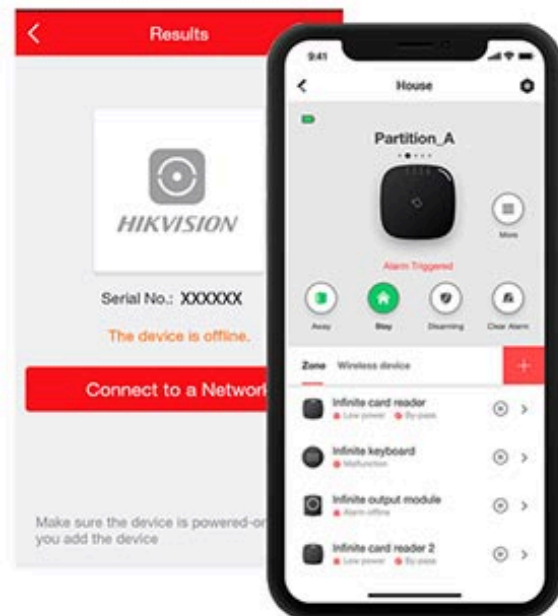

**SENSOR ENFORCER
MAGNETO AMS-51**

Accesorios compatibles

Referencia: KIT2961

**SIRENA DE
EXTERIOR DE 25W
RESIDEO**

ReferLON32

**EXPANSOR
HIKVISION AX
HYBRID PRO DE 8
ZONA CABLEADO**

Referencia: SEN30

**SENSOR ENFORCER
MAGNETO DE
SUPERFICIE MINI**

Referencia: KIT2198

Hik-Connect
HIKVISION HQ 3.0

DS-PWA48-E-WB AX PRO

AX PRO supports Wi-Fi, TCP/IP communication methods. It also supports Hik-ProConnect, Hik-Connect, Hik IP Receiver, Hik IP Receiver Pro and Hik-Central, which is applicable to the scenarios of market, store, house, factory, warehouse, office, etc.

Key Feature

- TCP/IP, Wi-Fi
- New generation wireless protocol: Tri-X/Cam-X
- Long RF transmission distance
- Two-way communication with AES-128 encryption
- Connects up to 48 wireless zones/outputs (including 48 PIRCAMs), 16 wireless keyfobs, 2 repeaters, 4 sounders, 8 tag readers & keypads, and 48 PIRCAMs.
- Supports up to 16 network users, including 1 installer, 1 administrator, and 14 normal users
- Voice prompt
- Configuration via Web client, mobile client, and Convergence Cloud
- Hik-Connect and Hik-ProConnect configuration depends on the user access level
- Views live videos from Hik-Connect
- Alarm video clips via emails and APP
- Uploads alarm reports to ARC
- Supports LED indicator to indicates system status
- 4520 mAh lithium backup battery
- SIA-DC09 protocol, and supports both Contact ID and SIA data format
- Supports Hik-IP Receiver and Hik-IP Receiver Pro for ARC communication