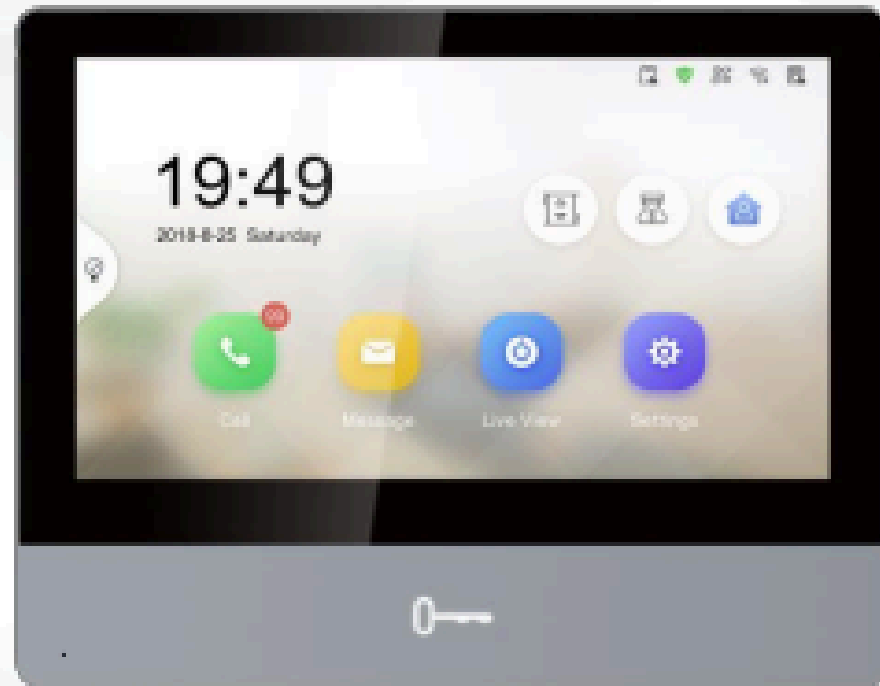

DS-KH8350-WTE1

Video Intercom Network Indoor Station

HIKVISION

Referencia: MON684

reddot

Key Feature

- Premium tempered glass
- Aerospace-grade aluminum
- New UI V2.0: User friendly design
- 7-inch colorful touch screen with resolution 1024 × 600
- 8.6 mm Ultra-slim design
- Reddot award 2017 winner
- Standard PoE
- Support capture while video calling
- Remote unlocking via the client software or the mobile client
- Views live videos of door stations and linked cameras