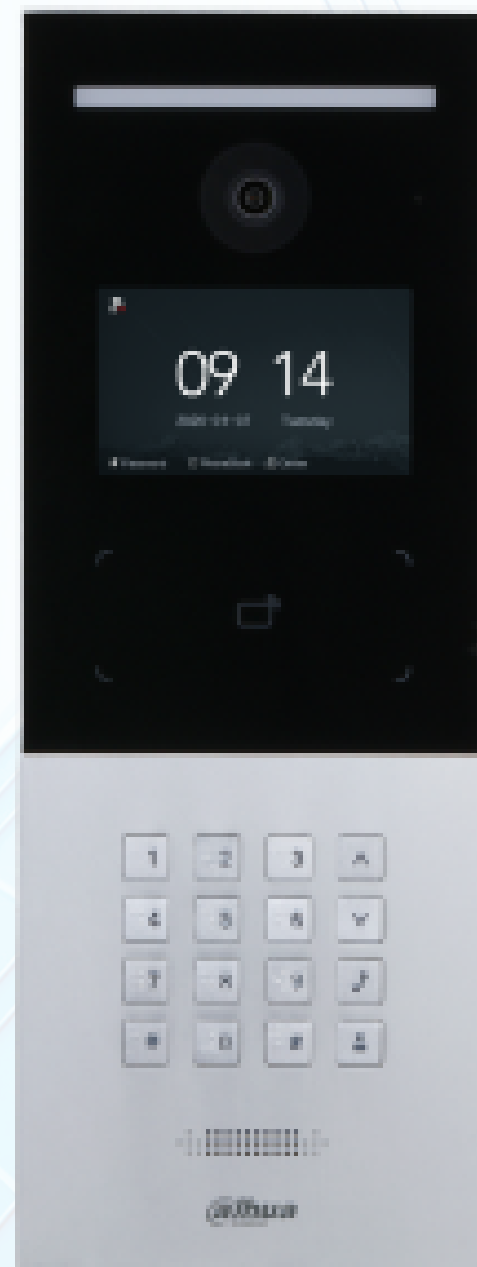

- 7" TFT Capacitive touch screen, 1024 x 600
- IPC surveillance
- Alarm integration
- High performance & Cost-effective
- Embedded 8GB SD card
- Support standard PoE

DHI-VT02211G-P

IP Villa Door Station

Accesorios compatibles

Referencia: SWI964

**SWITCH HIKVISION
8-PORT**

Referencia: CAB828

**Patch Cord Nexxt
7FT CAT-6 AZ
(AB361NXT13)**

Referencia: ZTK44

**TOKEN DE
PROXIMODAD
13.56MHZ MIFARE
llavero.**

Referencia: CAB15

**CABLE NEXXT P/RED
UTP CAT-5E BOX
(1000FT) (AB355NXT01)**

Soluciones para apartamentos

DHI-VTO6521F

Apartment Door Station

Referencia: EST40

- 4.3 inch IPS display; screen resolution 800x480
- 2MP CMOS; true WDR
- Aluminum anode surface; metal button; IP65, IK07
- Operating temperature: -30°C to +60°C
- Auto light illumination reduces light pollution
- Multiple unlock modes: Password unlock, IC card unlock, and remote unlock
- Support 20,000 users and 10,000 cards
- Support full duplex; management platform, and voice call through APP
- Support SIP server, and can manage 200 indoor monitors at most
- Support duress alarm, tamper alarm, and door sensor timeout alarm

Interfaz

Puerto de red	4 puertos Ethernet (10/100/1000 Mbps)
RS232	Reservado
RS485	Reservado
Puerto USB	Panel frontal: 2 USB 3.0, Panel trasero: 2 USB 3.0 Panel integrado: 1 USB 2.0
HDMI	2 HDMI, uno como configuración de red, otro como reserva
VGA	1 VGA, como configuración de red
Instalación del disco duro	1 disco duro de 1 T integrado (2,5") para el sistema Soporta 3 discos duros (2,5") para almacenamiento de video y fotos